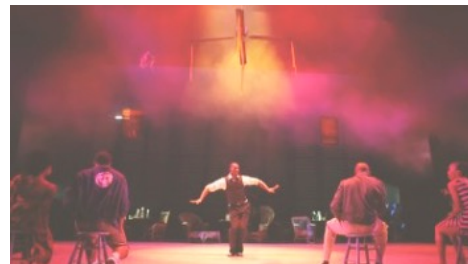

2016-2017 Season New Productions

Alvin Ailey's *Masekela Langage*

[Images](#)

Alvin Ailey American Dance Theater in Alvin Ailey's *Masekela Langage*. Photo by Paul Kolnik

Robert Battle's *The Hunt*

[Images](#) [Video](#)